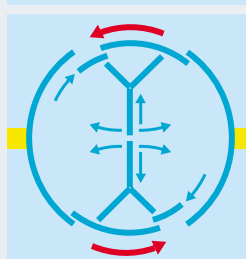

*BLASI Revolvers –
With endless
possibilities*

3-wing revolving doors

4-wing revolving doors

4-wing revolving doors
with showcase and nights slides

2-wing revolving doors
with safety wing, emergency
escape exit and showcase

REVOLVING

BLASI revolvers - everything is possible

Create an impact with BLASI automatic revolving doors.

In 2-wing, 3- or 4-wing versions, with or without showcase, night slides, integral emergency exit and a diameter up to 6 meters - everything is possible.